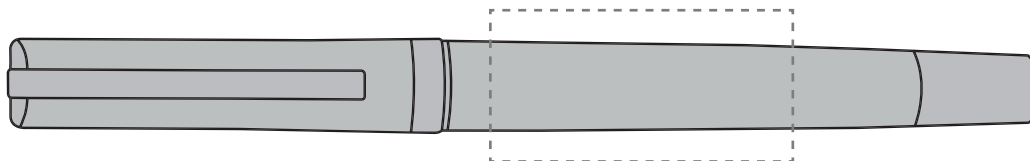

Your Ref:

Quantity:

Product Code: TPC950401

Our Ref:

Version: 1

Product Colour: SILVER

PRINTING CONCERNS:

We stock this item in the following colours

**PANTONE REFERENCE(S)**

● Engrave

ARTWORK SCALE 100%

ARTWORK SCALE 100%

Rotary Engrave Area:

40mm x 20mm

Product Image for visualisation
- colours may vary

The dashed line is to demonstrate print area and will not appear on your printed item